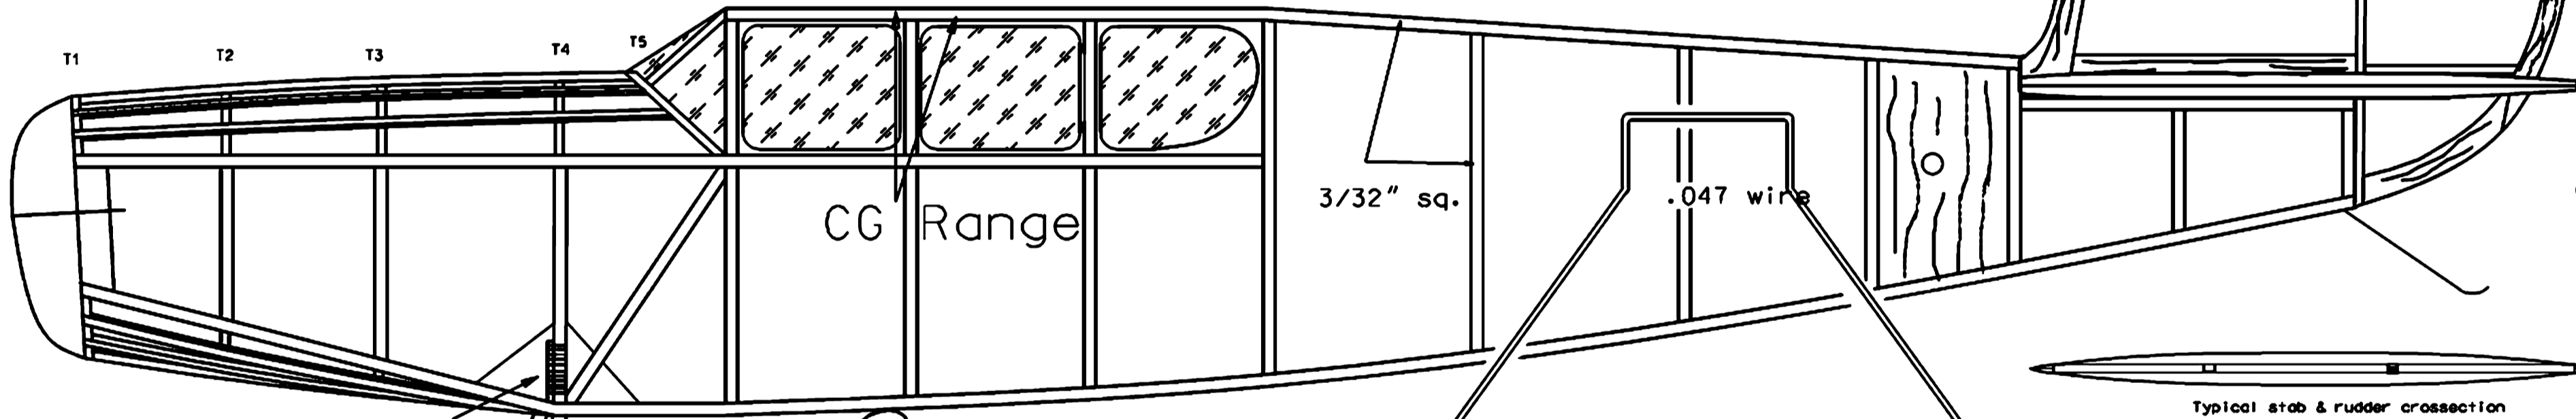

Outlines 1/16" balsa

Outlines 1/16" balsa

# JIMMIE ALLEN BA CABIN

Do not attach here. spread so this end will clear fus. when sprung back.

1 5/8" dihedral each tip

LE 3/32" sq. 1/16" balsa tips

TE 18"x1/4" balsa