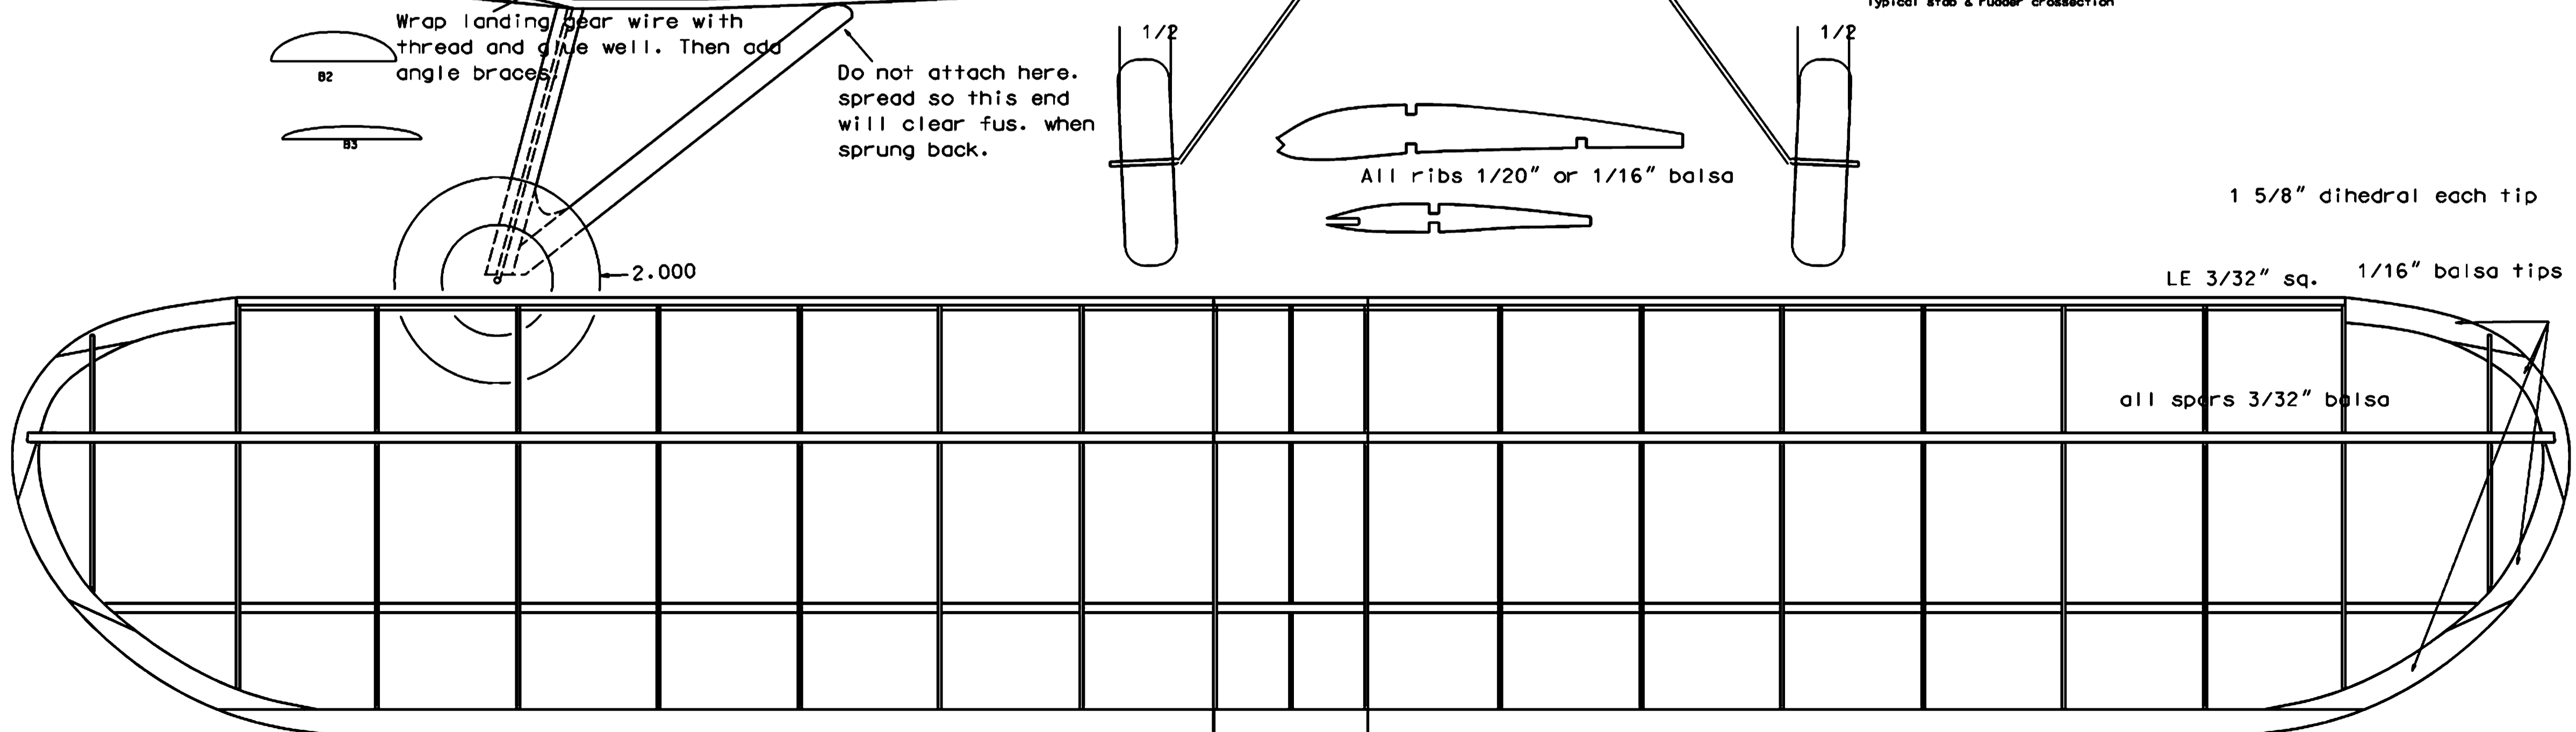

Outlines 1/16" balsa

Outlines 1/16" balsa

# JIMMIE ALLEN BA CABIN

Do not attach here. spread so this end will clear fus. when sprung back.

1 5/8" dihedral each tip

LE 3/32" sq. 1/16" balsa tips

TE 18"x1/4" balsa